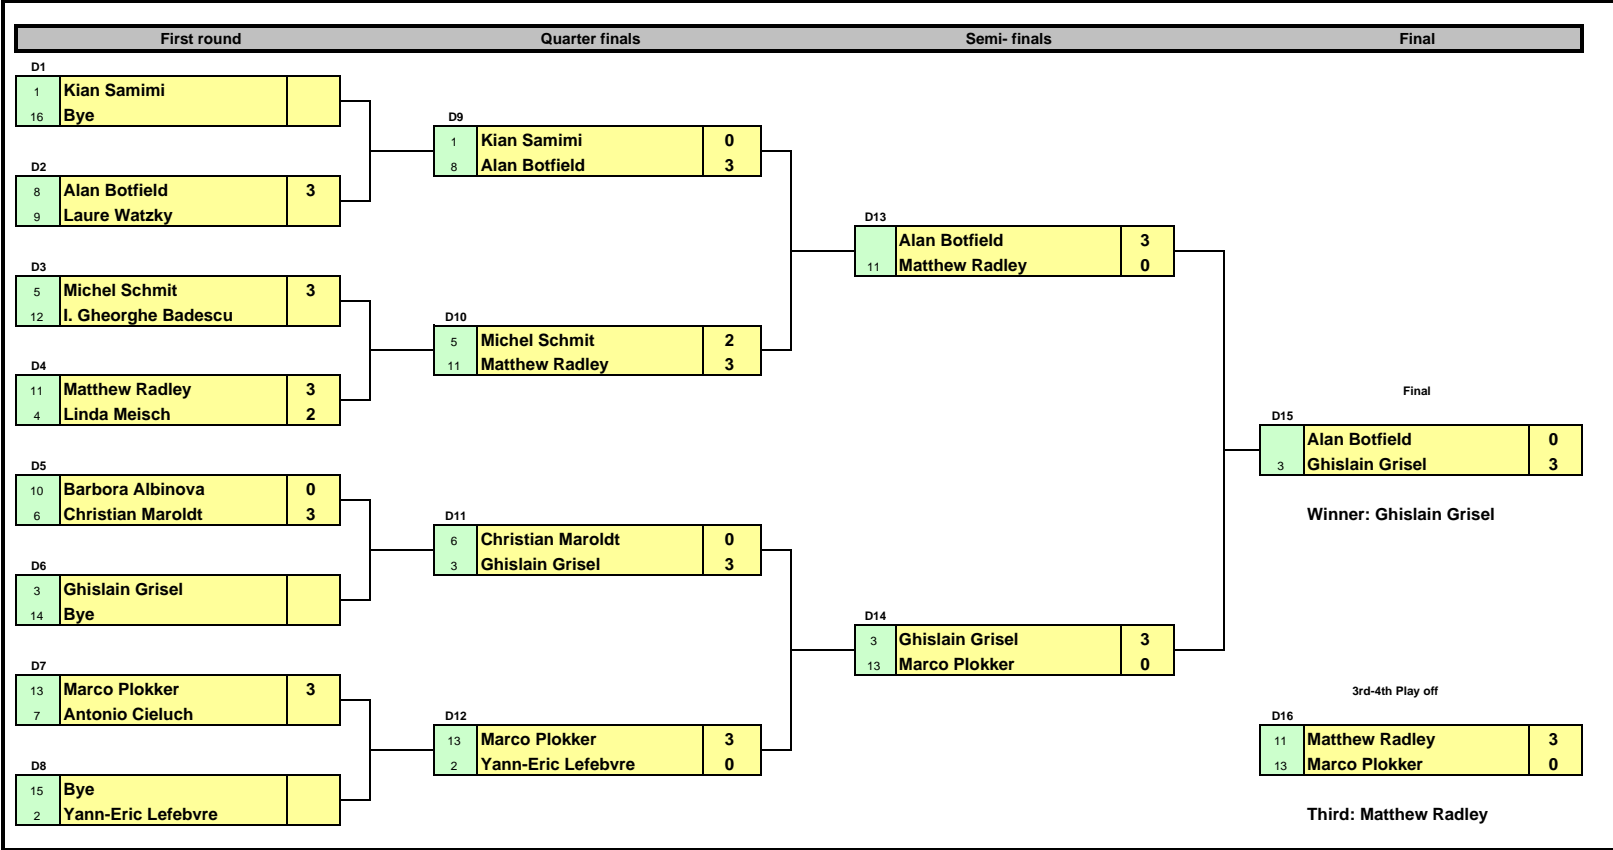

Dunlop Circuit 2010 Sandweiler, Luxembourg, 16. January

16th January Open Draw

Dunlop 2010 16th January

Plate competition (Losers 1st round main draw)

Dunlop 2010
16th January
A/B Draw

Dunlop 2010
16th January
Plate competition (Losers 1st round main draw)

Dunlop 2010 16th January C Draw

Dunlop 2010 16th January Plate competition (Losers 1st round main draw)

**Dunlop 2010
16th January
D Draw**

**Dunlop 2010
16th January
Plate competition (Losers 1st round main draw)**