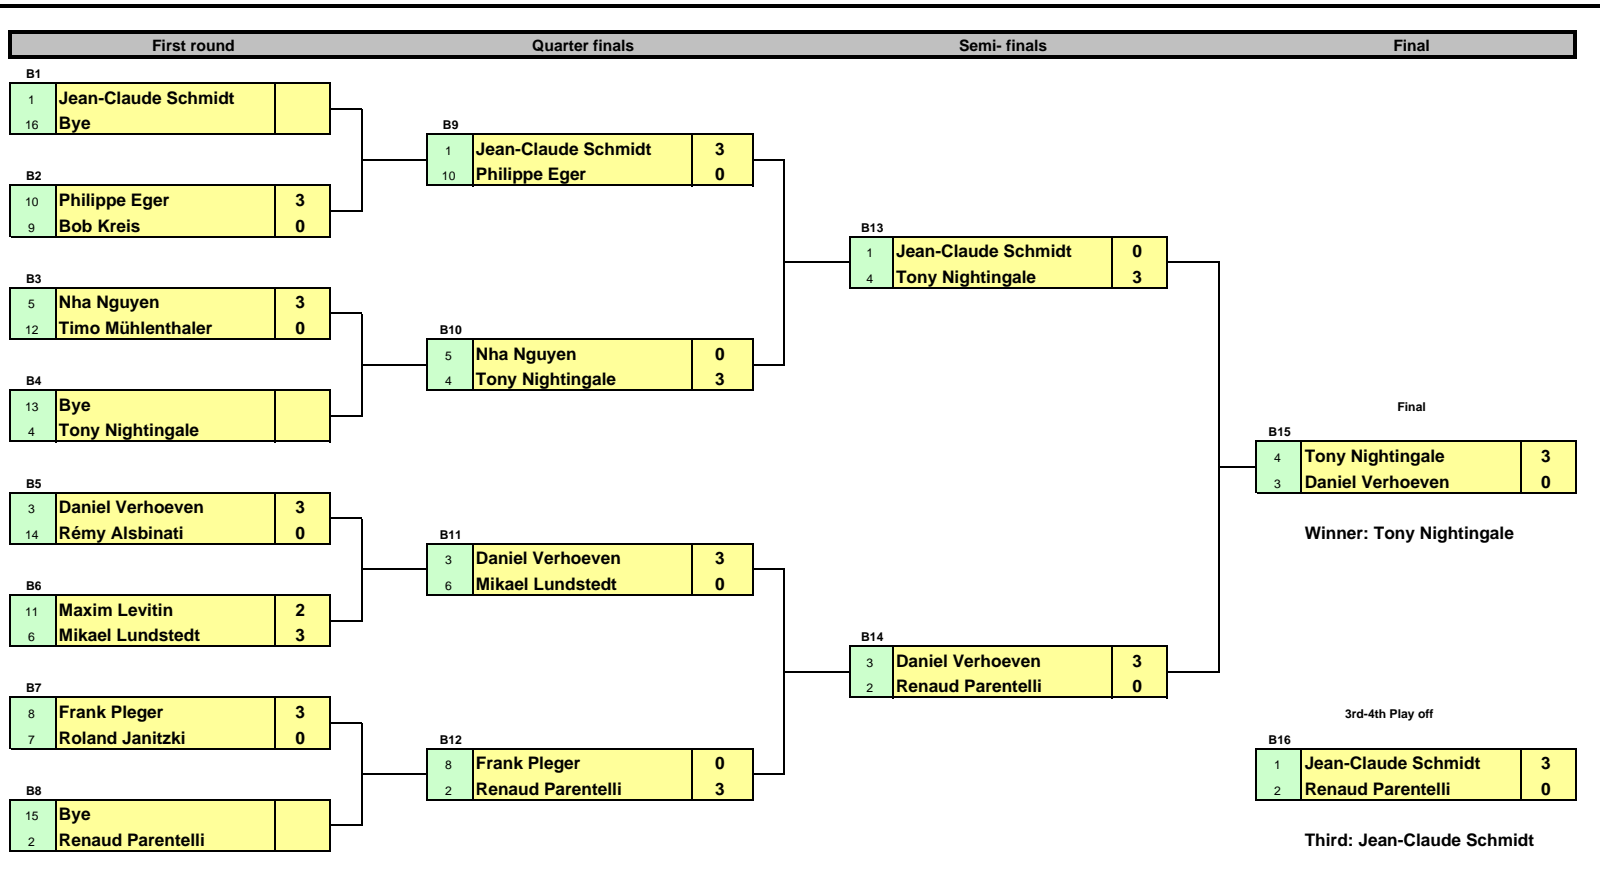

Dunlop Circuit 2010 Sandweiler, Luxembourg, 16. January

16th January Open Draw

Dunlop 2010 16th January

Plate competition (Losers 1st round main draw)

Dunlop 2010
16th January
A/B Draw

Dunlop 2010
16th January
Plate competition (Losers 1st round main draw)

Dunlop 2010 16th January C Draw

Dunlop 2010 16th January Plate competition (Losers 1st round main draw)

**Dunlop 2010
16th January
D Draw**

**Dunlop 2010
16th January
Plate competition (Losers 1st round main draw)**