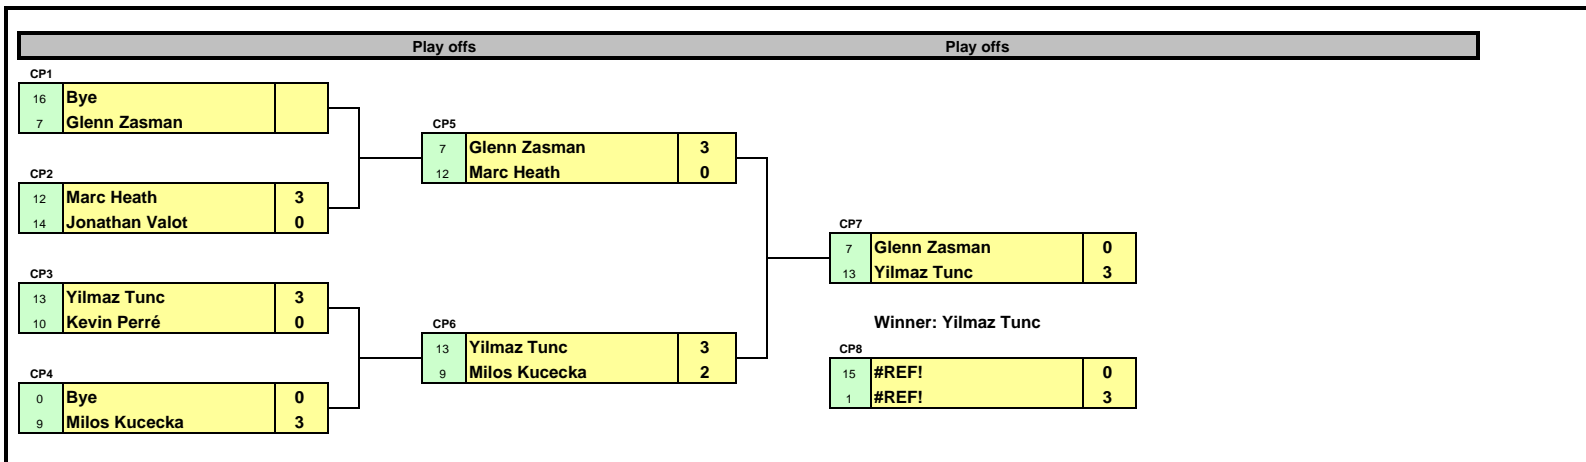

Dunlop Circuit 2010 Sandweiler, Luxembourg, 16. January

16th January Open Draw

Dunlop 2010 16th January

Plate competition (Losers 1st round main draw)

Dunlop 2010
16th January
A/B Draw

Dunlop 2010
16th January
Plate competition (Losers 1st round main draw)

Dunlop 2010 16th January C Draw

Dunlop 2010 16th January Plate competition (Losers 1st round main draw)

**Dunlop 2010
16th January
D Draw**

**Dunlop 2010
16th January
Plate competition (Losers 1st round main draw)**