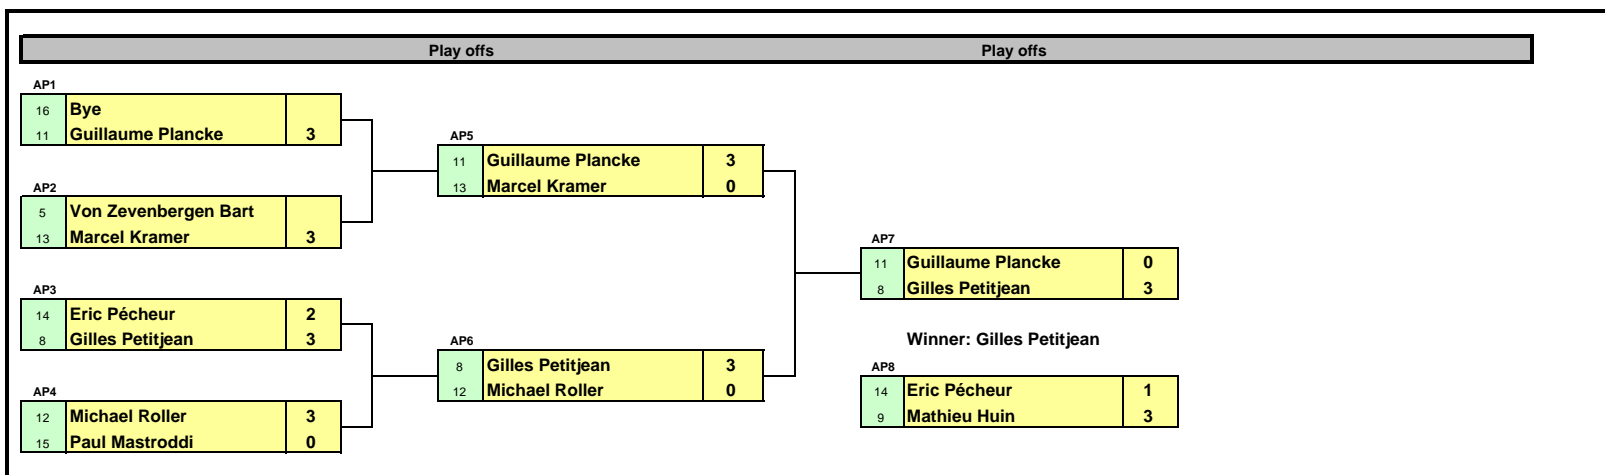

Dunlop Circuit 2010 Sandweiler, Luxembourg, 16. January

16th January Open Draw

Dunlop 2010 16th January

Plate competition (Losers 1st round main draw)

Dunlop 2010
16th January
A/B Draw

Dunlop 2010
16th January
Plate competition (Losers 1st round main draw)

Dunlop 2010 16th January C Draw

Dunlop 2010 16th January Plate competition (Losers 1st round main draw)

**Dunlop 2010
16th January
D Draw**

**Dunlop 2010
16th January
Plate competition (Losers 1st round main draw)**