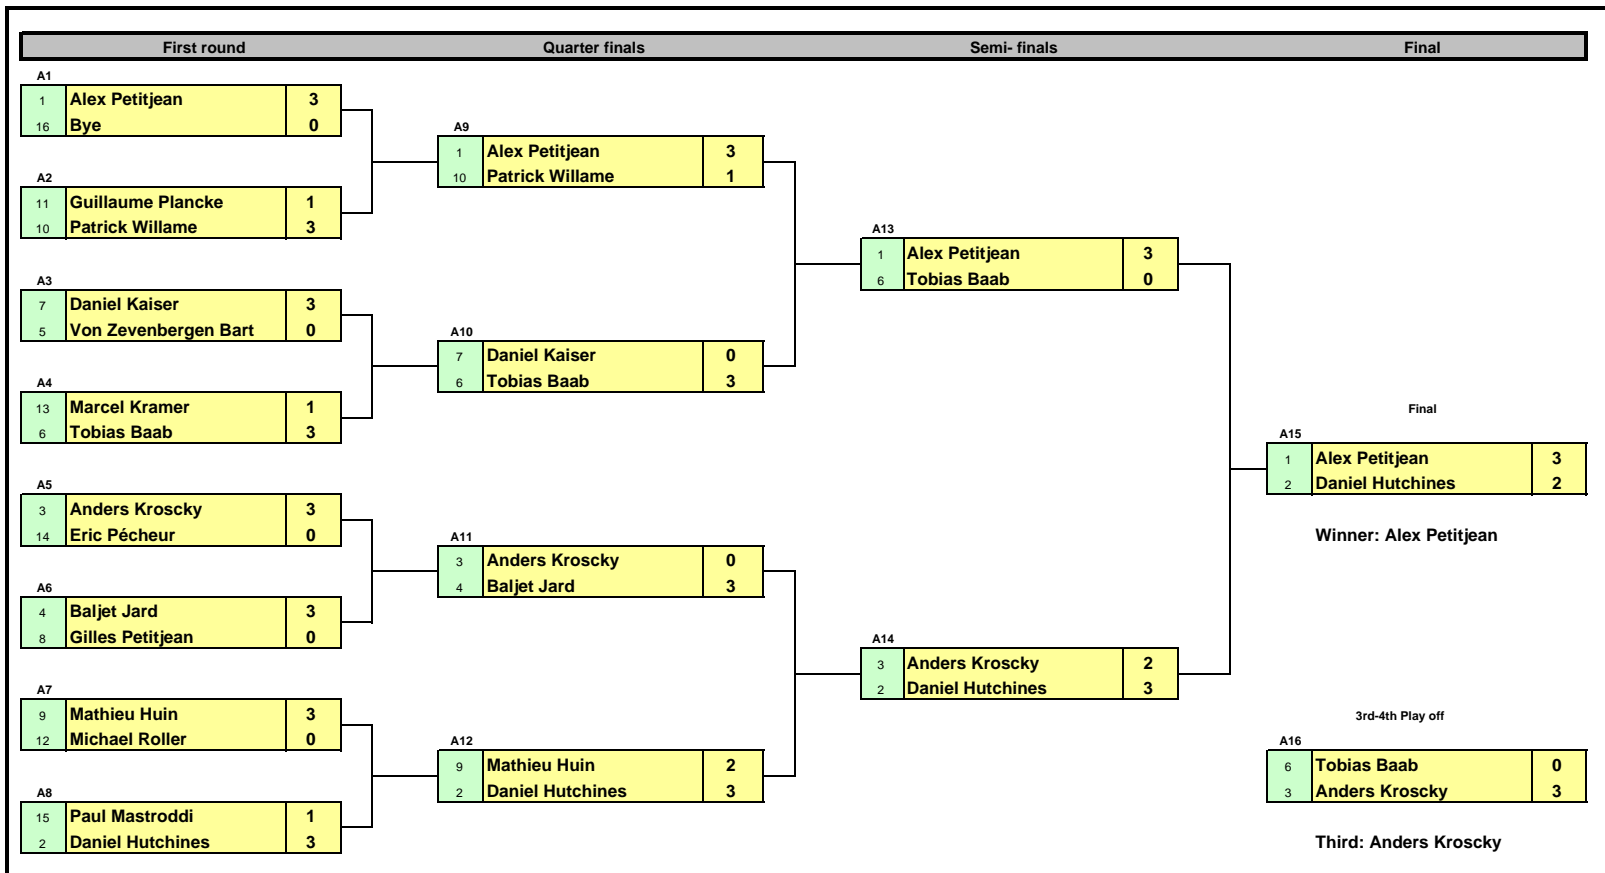

Dunlop Circuit 2010 Sandweiler, Luxembourg, 16. January

16th January Open Draw

Dunlop 2010 16th January

Plate competition (Losers 1st round main draw)

Dunlop 2010
16th January
A/B Draw

Dunlop 2010
16th January
Plate competition (Losers 1st round main draw)

Dunlop 2010 16th January C Draw

Dunlop 2010 16th January Plate competition (Losers 1st round main draw)

**Dunlop 2010
16th January
D Draw**

**Dunlop 2010
16th January
Plate competition (Losers 1st round main draw)**