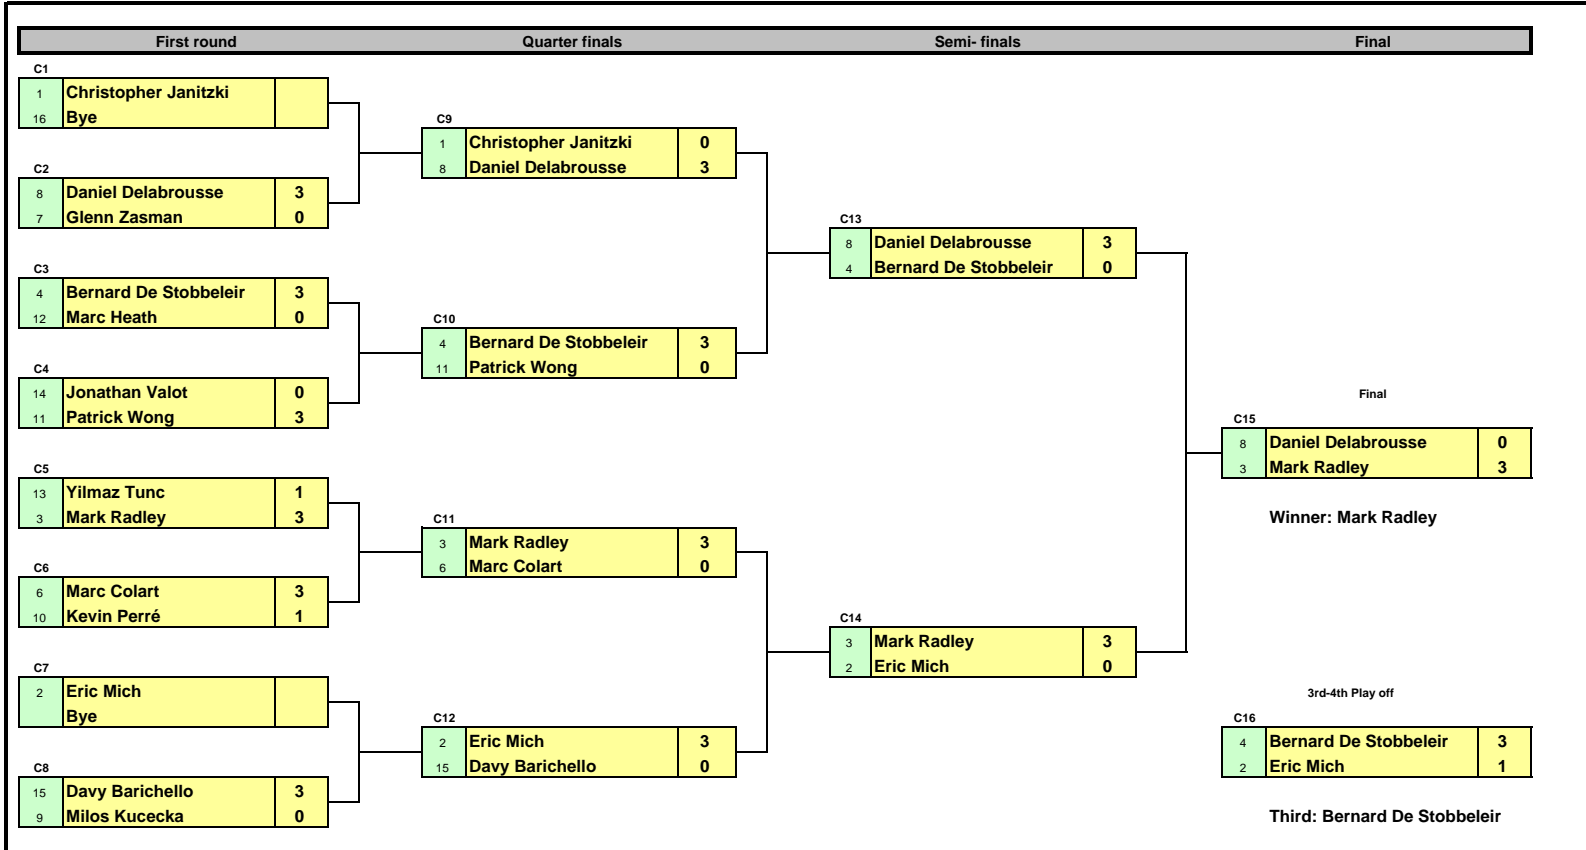

Dunlop Circuit 2010 Sandweiler, Luxembourg, 16. January

16th January Open Draw

Dunlop 2010 16th January

Plate competition (Losers 1st round main draw)

Dunlop 2010
16th January
A/B Draw

Dunlop 2010
16th January
Plate competition (Losers 1st round main draw)

Dunlop 2010 16th January C Draw

Dunlop 2010 16th January Plate competition (Losers 1st round main draw)

**Dunlop 2010
16th January
D Draw**

**Dunlop 2010
16th January
Plate competition (Losers 1st round main draw)**