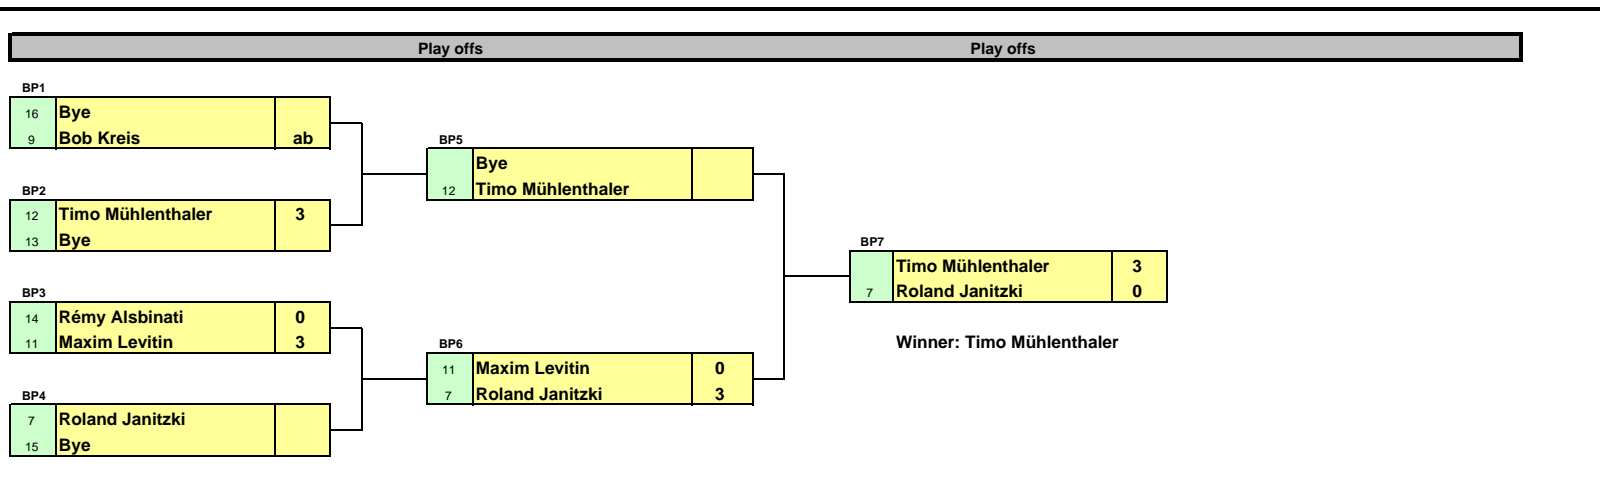

Dunlop Circuit 2010 Sandweiler, Luxembourg, 16. January

16th January Open Draw

Dunlop 2010 16th January

Plate competition (Losers 1st round main draw)

Dunlop 2010
16th January
A/B Draw

Dunlop 2010
16th January
Plate competition (Losers 1st round main draw)

Dunlop 2010 16th January C Draw

Dunlop 2010 16th January Plate competition (Losers 1st round main draw)

**Dunlop 2010
16th January
D Draw**

**Dunlop 2010
16th January
Plate competition (Losers 1st round main draw)**