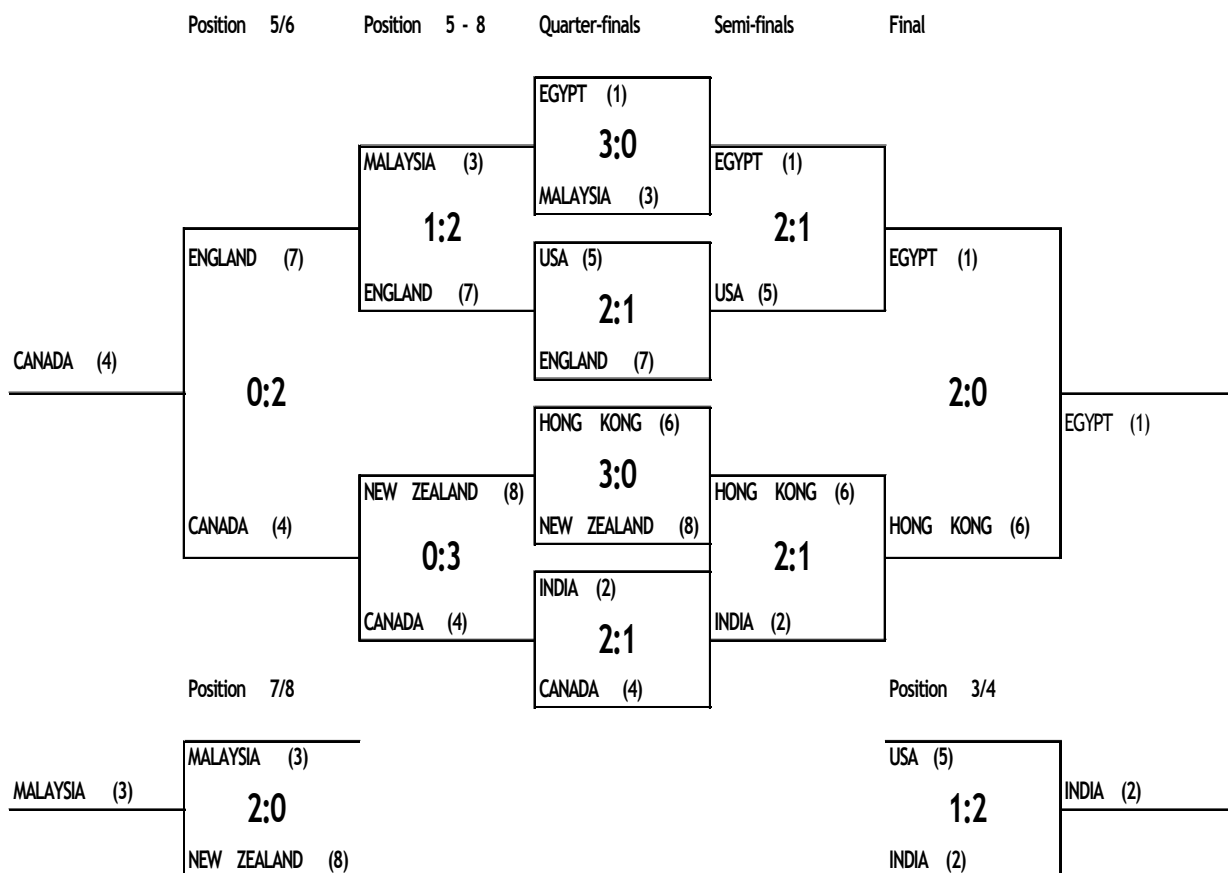

WORLD JUNIOR WOMEN'S TEAM CHAMPIONSHIP

Stage 2

Quarter-finals

	EGYPT (1)	-	MALAYSIA (3)	6 August 2009 - 16:00 hrs
2	[2] Nour El Sherbini	-	[2] Tan Yan Xin	3:0 8:1 97:43
1	[1] Heba El Torky	-	[1] Low Wee Nee	9/11 11/6 11/2 11/1
3	[3] Nouran El Tayeb	-	[3] Nessrine Ariffin	11/5 11/3 11/5
				11/1 11/9
	USA (5)	-	ENGLAND (7)	6 August 2009 - 16:00 hrs
2	[2] Amanda Sobhy	-	[2] Kimberley Hay	2:1 6:3 93:69
1	[1] Olivia Blatchford	-	[1] Millie Tomlinson	8/11 10/12 9/11
3	[3] Julie Cerullo	-	[4] Rachael Chadwick	11/4 11/9 11/5
				11/6 11/8 11/3
	HONG KONG (6)	-	NEW ZEALAND (8)	6 August 2009 - 16:00 hrs
2	[2] Tsz Wing Tong	-	[2] Amanda Landers Murphy	3:0 8:1 97:70
1	[1] Tsz Ling Liu	-	[1] Lana Harrison	7/11 11/2 11/5 11/7
3	[3] Ka Man Lee	-	[3] Emma Millar	12/10 11/9 12/10
				11/7 11/9
	INDIA (2)	-	CANADA (4)	6 August 2009 - 16:00 hrs
2	[2] Anwesha Reddy	-	[2] Samantha Cornett	2:1 7:4 98:95
1	[1] Dipika Pallikal	-	[1] Laura Gemmell	6/11 11/6 8/11 2/11
3	[3] Surbhi Misra	-	[3] Jennifer Pelletier	11/8 11/3 11/9
				13/11 11/8 3/11 11/6