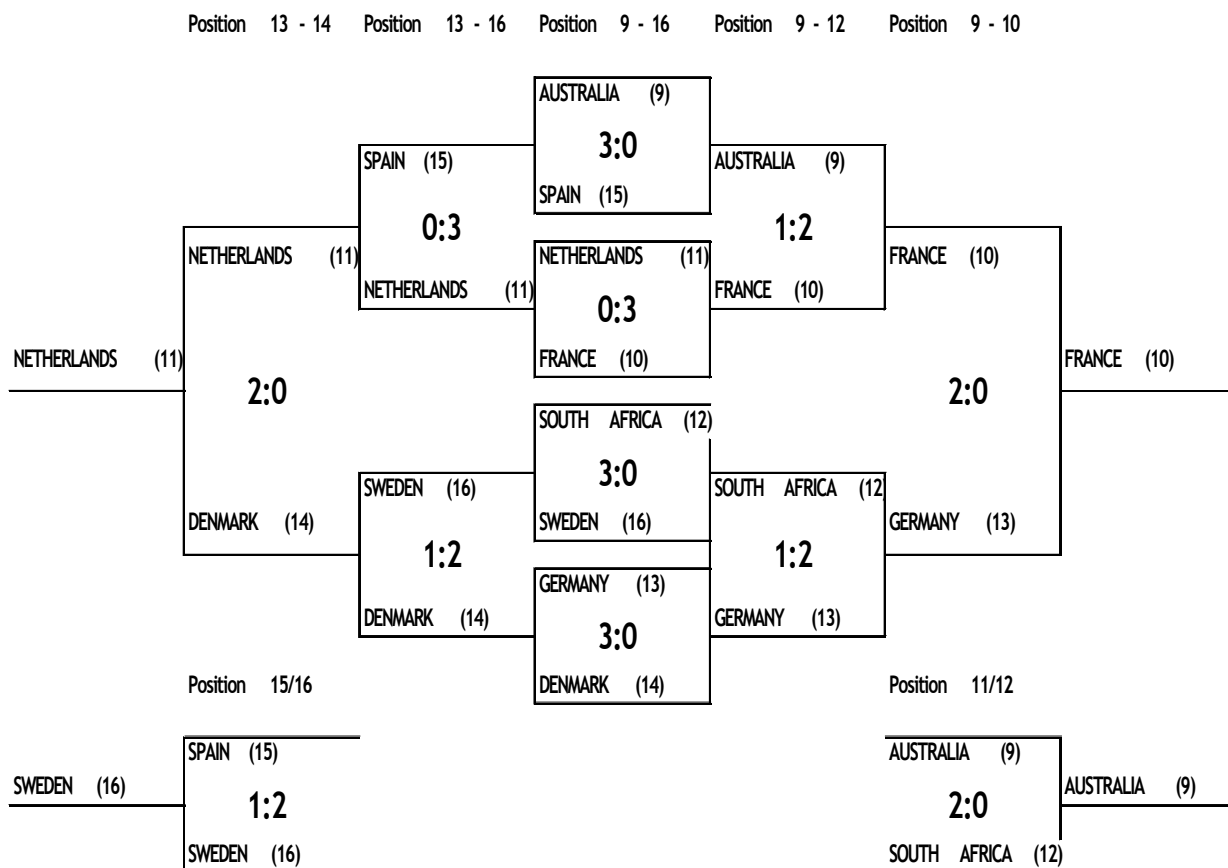

WORLD JUNIOR WOMEN'S TEAM CHAMPIONSHIP

Stage 2

Position 9 - 16

1. **AUSTRALIA (9)**
   2 [2] Tamika Saxby
   1 [1] Sarah Cardwell
   3 [4] Rheanne Niebling

1. **SPAIN (15)**
   - [2] Sarah Esperon
   - [1] Ana Arosa
   - [3] Marina Lopez

6 August 2009 - 13:00 hrs

3:0 8:1 94:59

12/10 11/8 11/3
5/11 11/5 11/5 11/3
11/8 11/6

1. **FRANCE (10)**
   2 [3] Cyrielle Peltier
   1 [1] Emilie Lamilango
   3 [4] Julianne Lecoq

1. **NETHERLANDS (11)**
   - [2] Ilona Lagerweij
   - [1] Milou van der Heijden
   - [3] Anne Jongerden

6 August 2009 - 13:00 hrs

3:0 8:2 106:80

11/6 11/6 7/11 11/6
10/12 11/6 12/10 11/9
11/9 11/5

1. **SOUTH AFRICA (12)**
   2 [3] Alexandra Fuller
   1 [2] Robyn Baptiste
   3 [4] Elani Landman

1. **SWEDEN (16)**
   - [2] Jennie Lindstrom
   - [1] Matilda Ravn-Holm
   - [3] Eira Mooney

6 August 2009 - 13:00 hrs

3:0 8:1 99:63

11/6 11/7 11/7
10/12 11/7 11/4 12/10
11/4 11/6

1. **GERMANY (13)**
   2 [2] Caroline Sayegh
   1 [1] Lisa Sedlmeier
   3 [3] Franziska Hennes

1. **DENMARK (14)**
   - [2] Anna Sophia Jensen
   - [1] Bine Lind
   - [3] Millie Jensen

6 August 2009 - 13:00 hrs

3:0 8:1 98:56

11/9 11/5 11/6
10/12 11/3 11/9 11/4
11/4 11/4